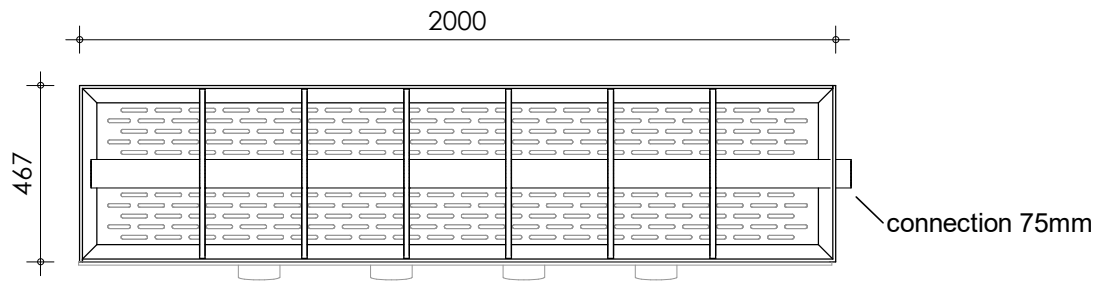

Left-side view

Front view

Right-side view

Rear view

Top view

Filter media

Bacteria House - 1540 rods (10 boxes)

description:
TF200 - Trickle filter 4xØ110

scale :
1 : 20

date/version :
v.3